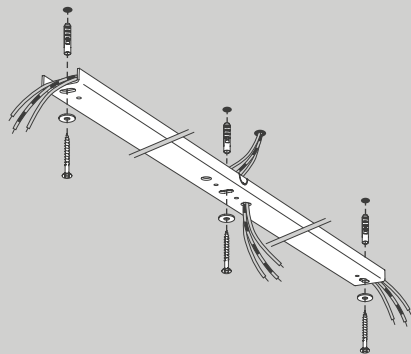

20

REEF Suspension Halogen

21