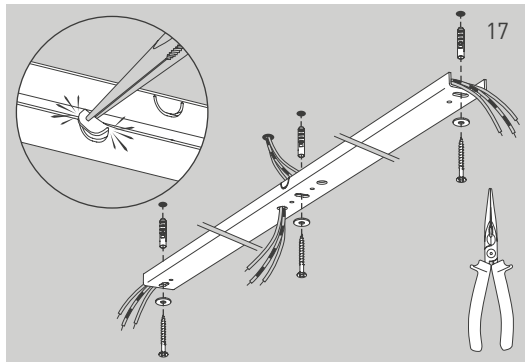

16

REEF Suspension Halogen

17